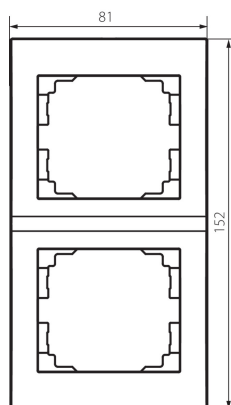

25122 LOGI 02-1520-002 bi

2 Gang Frame Vertical - with wing

5905339251220

GENERAL DATA:

Colour: white

Length [mm]: 81

Height [mm]: 152

TECHNICAL DATA:

Plastic: ABS

LOGISTIC DATA:

Packaging method: 10

Number of units in the secondary packaging: 10

Number of units in the packaging: 120

Net unit weight [g]: 22

Grammage [g]: 33.58

Length of a unit pack [cm]: 10

Width of a unit pack [cm]: 1.5

Height of a unit pack [cm]: 21

Weight of a cardboard box [kg]: 4.0296

Width of a cardboard box [cm]: 18

Height of a cardboard box [cm]: 42

Length of a cardboard box [cm]: 37.5