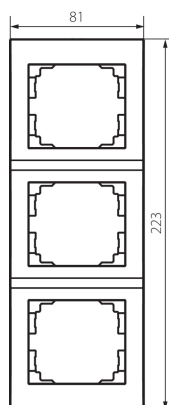

25123 LOGI 02-1530-002 bi

3 Gang Frame Vertical - with wing

5905339251237

GENERAL DATA:

Colour: white

Width [mm]: 81

Height [mm]: 223

TECHNICAL DATA:

Plastic: ABS

LOGISTIC DATA:

Packaging method: 10

Number of units in the secondary packaging: 10

Number of units in the packaging: 120

Net unit weight [g]: 36

Grammage [g]: 49.92

Length of a unit pack [cm]: 10

Width of a unit pack [cm]: 1.5

Height of a unit pack [cm]: 29

Weight of a cardboard box [kg]: 5.9904

Width of a cardboard box [cm]: 25

Height of a cardboard box [cm]: 42

Length of a cardboard box [cm]: 37.5