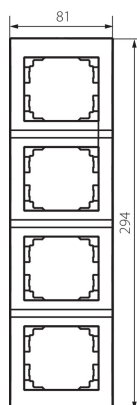

25124 LOGI 02-1540-002 bi

4 Gang Frame Vertical - with wing

5905339251244

GENERAL DATA:

Colour: white

Width [mm]: 81

Height [mm]: 294

TECHNICAL DATA:

Plastic: ABS

LOGISTIC DATA:

Packaging method: 10

Number of units in the secondary packaging: 10

Number of units in the packaging: 120

Net unit weight [g]: 46

Grammage [g]: 62.33

Length of a unit pack [cm]: 10

Width of a unit pack [cm]: 1.5

Height of a unit pack [cm]: 36

Weight of a cardboard box [kg]: 7.4796

Width of a cardboard box [cm]: 32

Height of a cardboard box [cm]: 42

Length of a cardboard box [cm]: 37.5