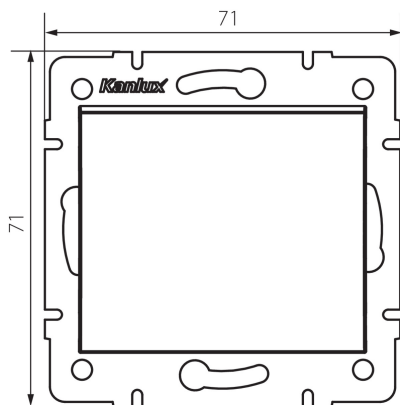

25128 LOGI 02-1021-103 kr

Control Switch (no symbol)

5905339251282

A NO switch is used to control time relays with an impulse (controlling the circuit of a lamp or a group of lamps, controlling door and gate mechanisms).

GENERAL DATA:

Colour: Ecrú
Place of assembly: Recessed mount in the wall
Width [mm]: 71
Height [mm]: 71
Diameter of an installation box: 60
Installation depth: 25

TECHNICAL DATA:

Rated voltage [V]: 250 AC
Material of contacts: CuZn70
Terminal type: Screw terminal
Plastic: ABS
Number of levers: 1
Rated current [AX]: 10
IP class: 20

LOGISTIC DATA:

Packaging method: 10
Number of units in the secondary packaging: 10
Number of units in the packaging: 120
Net unit weight [g]: 70
Grammage [g]: 82.25
Length of a unit pack [cm]: 10
Width of a unit pack [cm]: 4
Height of a unit pack [cm]: 14
Weight of a cardboard box [kg]: 9.87
Width of a cardboard box [cm]: 25.5
Height of a cardboard box [cm]: 32
Length of a cardboard box [cm]: 44
Volume of a cardboard box [m³]: 0.035904