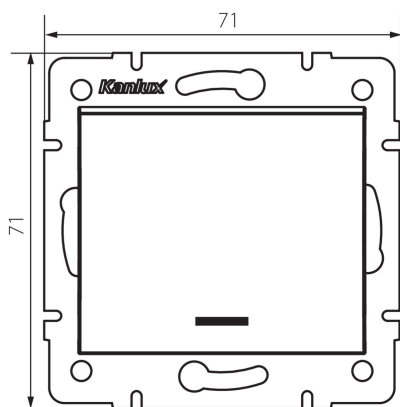

25138 LOGI 02-1110-103 kr

Single-pole LED switch

5905339251381

A single-pole light switch is used to control the circuit of one lamp or a group of lamps from one place. The switch has LED backlight.

GENERAL DATA:

Colour: Ecrú
Place of assembly: Recessed mount in the wall
Highlighting: yes
Width [mm]: 71
Height [mm]: 71
Diameter of an installation box: 60
Installation depth: 25

TECHNICAL DATA:

Rated voltage [V]: 250 AC
Material of contacts: CuZn70
Terminal type: Screw terminal
Plastic: ABS
Number of levers: 1
Rated current [AX]: 10
IP class: 20

LOGISTIC DATA:

Packaging method: 10
Number of units in the secondary packaging: 10
Number of units in the packaging: 120
Net unit weight [g]: 70
Grammage [g]: 82.58
Length of a unit pack [cm]: 70
Width of a unit pack [cm]: 4
Height of a unit pack [cm]: 14
Weight of a cardboard box [kg]: 9.9096
Width of a cardboard box [cm]: 25.5
Height of a cardboard box [cm]: 32
Length of a cardboard box [cm]: 44
Volume of a cardboard box [m³]: 0.035904