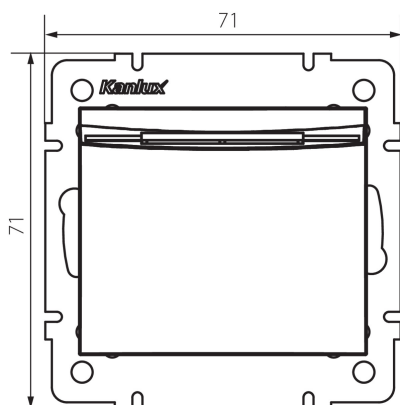

25143 LOGI 02-1190-103 kr

Energy Saving Switch - Delayed Power Off

5905339251435

Key card switch with switch-off delay. Switching off occurs 15 seconds after removing a key card.

GENERAL DATA:

Colour: Ecrú
Place of assembly: Recessed mount in the wall
Width [mm]: 71
Height [mm]: 71
Diameter of an installation box: 60
Installation depth: 25

TECHNICAL DATA:

Rated voltage [V]: 250 AC
Class of protection against electric shock: II
Material of contacts: CuZn70
Terminal type: Screw terminal
Plastic: ABS
Rated current [AX]: 16
IP class: 20

LOGISTIC DATA:

Packaging method: 10
Number of units in the secondary packaging: 10
Number of units in the packaging: 120
Net unit weight [g]: 64
Grammage [g]: 82.83
Length of a unit pack [cm]: 10
Width of a unit pack [cm]: 4.5
Height of a unit pack [cm]: 14
Weight of a cardboard box [kg]: 9.9396
Width of a cardboard box [cm]: 26.5
Height of a cardboard box [cm]: 32
Length of a cardboard box [cm]: 44
Volume of a cardboard box [m³]: 0.037312