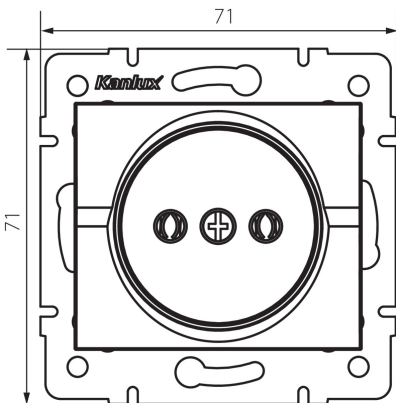

25144 LOGI 02-1210-103 kr

Socket Outlet Without Earth - FireProof Plastic

5905339251442

A non-grounded single socket outlet allows you to power an electrical circuit with a maximum load of 16A.

GENERAL DATA:

Colour: Ecrú
Place of assembly: Recessed mount in the wall
Width [mm]: 71
Height [mm]: 71
Diameter of an installation box: 60
Installation depth: 25
Number of sockets: 1

TECHNICAL DATA:

Rated voltage [V]: 250 AC
Rated current [A]: 16
Class of protection against electric shock: II
Material of contacts: CuZn70
Earthing type: 2P
Terminal type: Screw terminal
Plastic: ABS
IP class: 20

LOGISTIC DATA:

Packaging method: 10
Number of units in the secondary packaging: 10
Number of units in the packaging: 120
Net unit weight [g]: 58
Grammage [g]: 70.25
Length of a unit pack [cm]: 10
Width of a unit pack [cm]: 4
Height of a unit pack [cm]: 14
Weight of a cardboard box [kg]: 8.43
Width of a cardboard box [cm]: 25.5
Height of a cardboard box [cm]: 32
Length of a cardboard box [cm]: 44
Volume of a cardboard box [m³]: 0.035904