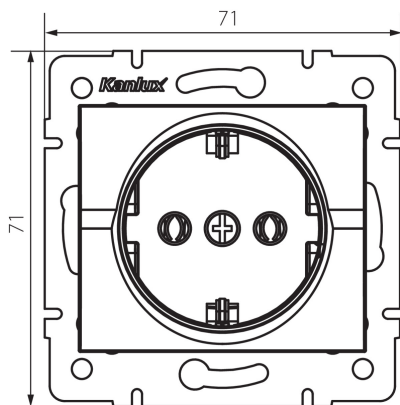

25145 LOGI 02-1220-103 kr

Schuko single power socket

5905339251459

A grounded single socket outlet (Schuko) allows you to power an electrical circuit with a maximum load of 16A.

GENERAL DATA:

Colour: Ecrú
Place of assembly: Recessed mount in the wall
Width [mm]: 71
Height [mm]: 71
Diameter of an installation box: 60
Installation depth: 25
Number of sockets: 1

TECHNICAL DATA:

Rated voltage [V]: 250 AC
Rated current [A]: 16
Class of protection against electric shock: I
Material of contacts: CuZn70
Earthing type: type F
Terminal type: Screw terminal
Plastic: ABS
IP class: 20

LOGISTIC DATA:

Packaging method: 10
Number of units in the secondary packaging: 10
Number of units in the packaging: 120
Net unit weight [g]: 66
Grammage [g]: 78.25
Length of a unit pack [cm]: 10
Width of a unit pack [cm]: 4.5
Height of a unit pack [cm]: 14
Weight of a cardboard box [kg]: 9.39
Width of a cardboard box [cm]: 26.5
Height of a cardboard box [cm]: 32
Length of a cardboard box [cm]: 44
Volume of a cardboard box [m³]: 0.037312