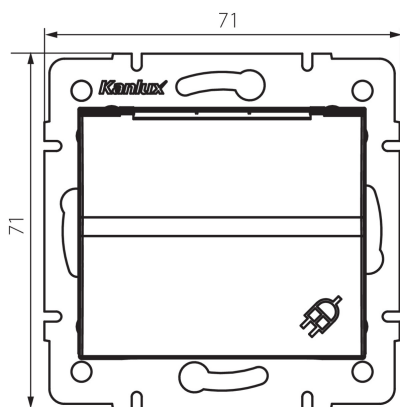

25146 LOGI 02-1230-103 kr

Socket Outlet Earthed - With Protection Cover - FireProof Plastic

5905339251466

A grounded single socket outlet (Schuko) allows you to power an electrical circuit with a maximum load of 16A. In addition, the socket outlet has a hinged lid, thanks to which it maintains the IP rating of IP 44 and may be installed in areas with splash water (bathrooms).

GENERAL DATA:

Colour: Ecrú
Place of assembly: Recessed mount in the wall
Width [mm]: 71
Height [mm]: 71
Diameter of an installation box: 60
Installation depth: 25
Number of sockets: 1

TECHNICAL DATA:

Rated voltage [V]: 250 AC
Rated current [A]: 16
Class of protection against electric shock: I
Material of contacts: CuZn70
Earthing type: type F
Terminal type: Screw terminal
Plastic: ABS
IP class: 44

LOGISTIC DATA:

Packaging method: 10
Number of units in the secondary packaging: 10
Number of units in the packaging: 120
Net unit weight [g]: 76
Grammage [g]: 89.75
Length of a unit pack [cm]: 9
Width of a unit pack [cm]: 5
Height of a unit pack [cm]: 14
Weight of a cardboard box [kg]: 10.77
Width of a cardboard box [cm]: 26.5

25146 LOGI 02-1230-103 kr

Socket Outlet Earthed - With Protection Cover - FireProof Plastic

Height of a cardboard box [cm]: 32
Length of a cardboard box [cm] : 44
Volume of a cardboard box [m³]: 0.037312