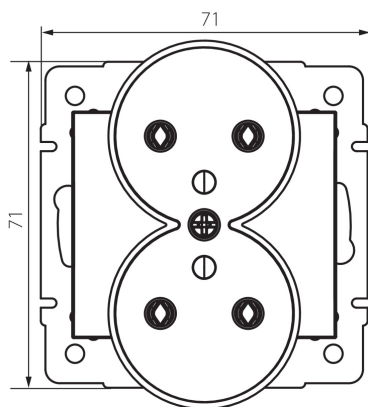

25151 LOGI 02-1253-103 kr

Type E double power socket with earthing terminal

5905339251510

A double grounded socket outlet allows you to power electrical circuits with a maximum load of 16A.

GENERAL DATA:

Colour: Ecrú
Place of assembly: Recessed mount in the wall
Width [mm]: 71
Height [mm]: 71
Diameter of an installation box: 60
Installation depth: 25
Number of sockets: 2

TECHNICAL DATA:

Rated voltage [V]: 250 AC
Rated current [A]: 16
Class of protection against electric shock: I
Material of contacts: CuZn70
Earthing type: Type E
Terminal type: Screw terminal
Plastic: ABS
IP class: 20

LOGISTIC DATA:

Packaging method: 10
Number of units in the secondary packaging: 10
Number of units in the packaging: 120
Net unit weight [g]: 84
Grammage [g]: 101.67
Length of a unit pack [cm]: 10
Width of a unit pack [cm]: 5
Height of a unit pack [cm]: 14
Weight of a cardboard box [kg]: 12.2004
Width of a cardboard box [cm]: 25.5
Height of a cardboard box [cm]: 32
Length of a cardboard box [cm]: 44
Volume of a cardboard box [m³]: 0.035904

25151 LOGI 02-1253-103 kr

Type E double power socket with earthing terminal