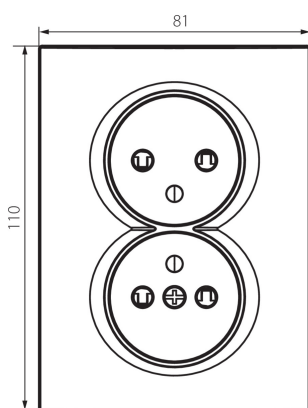

## 25152 LOGI 02-1260-103 kr

Type E double power socket, complete, with contact protection

5905339251527

Double grounded complete socket outlet. It has contact protection and does not require an additional frame.

### GENERAL DATA:

**Colour:** Ecrú  
**Place of assembly:** Recessed mount in the wall  
**Contact protection:** yes  
**Width [mm]:** 81  
**Height [mm]:** 110  
**Diameter of an installation box:** 68  
**Installation depth:** 25  
**Number of sockets:** 2

### TECHNICAL DATA:

**Rated voltage [V]:** 250 AC  
**Rated current [A]:** 16  
**Class of protection against electric shock:** I  
**Material of contacts:** CuZn70  
**Earthing type:** Type E  
**Terminal type:** Screw terminal  
**Plastic:** ABS  
**IP class:** 20

### LOGISTIC DATA:

**Packaging method:** 10  
**Number of units in the secondary packaging:** 10  
**Number of units in the packaging:** 120  
**Net unit weight [g]:** 106  
**Grammage [g]:** 122.75  
**Length of a unit pack [cm]:** 10  
**Width of a unit pack [cm]:** 5  
**Height of a unit pack [cm]:** 18  
**Weight of a cardboard box [kg]:** 14.73  
**Width of a cardboard box [cm]:** 25  
**Height of a cardboard box [cm]:** 52.5  
**Length of a cardboard box [cm]:** 52