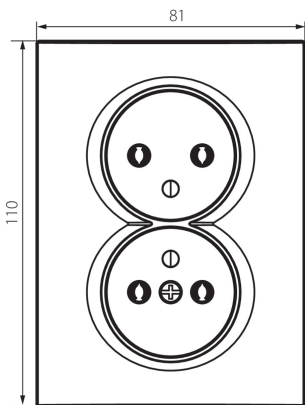

## 25153 LOGI 02-1261-103 kr

Type E double power socket, complete

5905339251534

Double grounded complete socket outlet - no additional frame is required.

### GENERAL DATA:

**Colour:** Ecu  
**Place of assembly:** Recessed mount in the wall  
**Width [mm]:** 81  
**Height [mm]:** 110  
**Diameter of an installation box:** 68  
**Installation depth:** 25  
**Number of sockets:** 2

### TECHNICAL DATA:

**Rated voltage [V]:** 250 AC  
**Rated current [A]:** 16  
**Class of protection against electric shock:** I  
**Material of contacts:** CuZn70  
**Earthing type:** Type E  
**Terminal type:** Screw terminal  
**Plastic:** ABS  
**IP class:** 20

### LOGISTIC DATA:

**Packaging method:** 10  
**Number of units in the secondary packaging:** 10  
**Number of units in the packaging:** 120  
**Net unit weight [g]:** 102  
**Grammage [g]:** 118.75  
**Length of a unit pack [cm]:** 10  
**Width of a unit pack [cm]:** 5  
**Height of a unit pack [cm]:** 18  
**Weight of a cardboard box [kg]:** 14.25  
**Width of a cardboard box [cm]:** 25  
**Height of a cardboard box [cm]:** 52.5  
**Length of a cardboard box [cm]:** 52  
**Volume of a cardboard box [m³]:** 0.06825