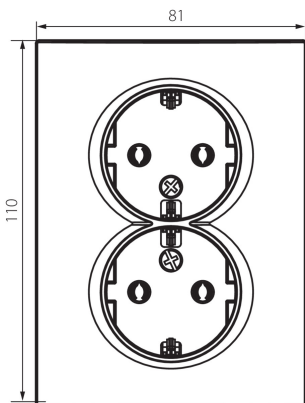

25154 LOGI 02-1270-103 kr

Double Socket Outlet 16A - 250V~ Schuko Type-Earthed

5905339251541

A grounded double socket outlet (Schuko) allows you to power an electrical circuit with a maximum load of 16A. The socket outlet is complete, i.e. it does not require an additional frame.

GENERAL DATA:

Colour: Ecrú
Place of assembly: Recessed mount in the wall
Width [mm]: 81
Height [mm]: 110
Diameter of an installation box: 68
Installation depth: 25
Number of sockets: 2

TECHNICAL DATA:

Rated voltage [V]: 250 AC
Rated current [A]: 16
Class of protection against electric shock: I
Material of contacts: CuZn70
Earthing type: type F
Terminal type: Screw terminal
Plastic: ABS
IP class: 20

LOGISTIC DATA:

Packaging method: 10
Number of units in the secondary packaging: 10
Number of units in the packaging: 120
Net unit weight [g]: 104
Grammage [g]: 119.58
Length of a unit pack [cm]: 10
Width of a unit pack [cm]: 5
Height of a unit pack [cm]: 18
Weight of a cardboard box [kg]: 14.3496
Width of a cardboard box [cm]: 25
Height of a cardboard box [cm]: 52.5
Length of a cardboard box [cm]: 52

25154 LOGI 02-1270-103 kr

Double Socket Outlet 16A - 250V~ Schuko Type-Earthed

| **Volume of a cardboard box [m³]:** 0.06825