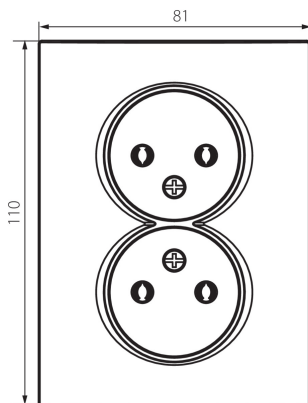

25155 LOGI 02-1280-103 kr

Double Socket Outlet 16A - 250V~e-Without Earth

5905339251558

Double non-grounded complete socket outlet. No additional frame is required.

GENERAL DATA:

Colour: Ecrú
Place of assembly: Recessed mount in the wall
Width [mm]: 81
Height [mm]: 110
Diameter of an installation box: 68
Installation depth: 25
Number of sockets: 2

TECHNICAL DATA:

Rated voltage [V]: 250 AC
Rated current [A]: 16
Class of protection against electric shock: II
Material of contacts: CuZn70
Earthing type: 2P
Terminal type: Screw terminal
Plastic: ABS
IP class: 20

LOGISTIC DATA:

Packaging method: 10
Number of units in the secondary packaging: 10
Number of units in the packaging: 120
Net unit weight [g]: 88
Grammage [g]: 104.42
Length of a unit pack [cm]: 10
Width of a unit pack [cm]: 4
Height of a unit pack [cm]: 18
Weight of a cardboard box [kg]: 12.5304
Width of a cardboard box [cm]: 22
Height of a cardboard box [cm]: 51.2
Length of a cardboard box [cm]: 49.5
Volume of a cardboard box [m³]: 0.055757