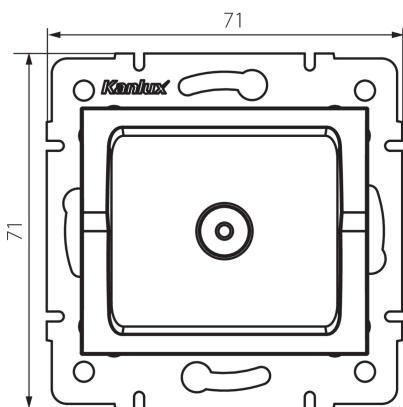

25156 LOGI 02-1290-003 kr

TV antenna loop-through wall socket

5905339251565

GENERAL DATA:

Colour: Ecrú

Place of assembly: Recessed mount in the wall

Width [mm]: 71

Height [mm]: 71

Diameter of an installation box: 60

Number of sockets: 1

TECHNICAL DATA:

Socket type: antenna, TV-Type pass-through

Plastic: ABS

LOGISTIC DATA:

Packaging method: 10

Number of units in the secondary packaging: 10

Number of units in the packaging: 120

Net unit weight [g]: 62

Grammage [g]: 74.67

Length of a unit pack [cm]: 10

Width of a unit pack [cm]: 4

Height of a unit pack [cm]: 14

Weight of a cardboard box [kg]: 8.9604

Width of a cardboard box [cm]: 25.5

Height of a cardboard box [cm]: 32

Length of a cardboard box [cm]: 44

Volume of a cardboard box [m³]: 0.035904