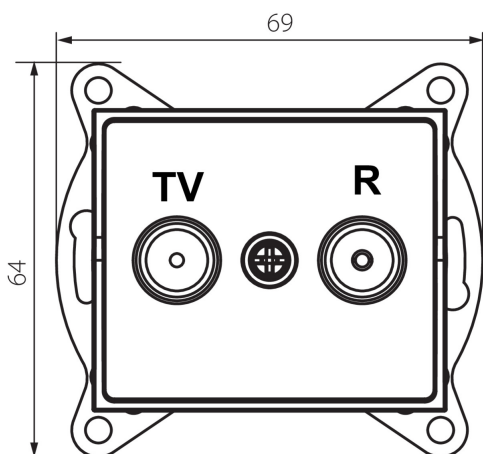

## 25159 LOGI 02-1320-003 kr

Radio/TV loop-through wall socket

5905339251596

### GENERAL DATA:

**Colour:** Ecrú

**Place of assembly:** Recessed mount in the wall

**Width [mm]:** 69

**Height [mm]:** 64

**Diameter of an installation box:** 60

**Number of sockets:** 2

### TECHNICAL DATA:

**Socket type:** RTV pass-through

**Plastic:** ABS