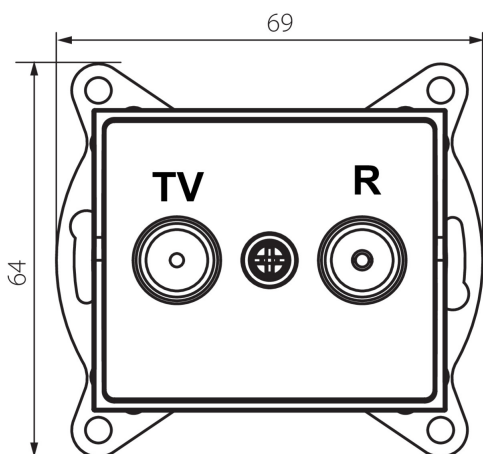

25160 LOGI 02-1330-003 kr

Radio/TV terminal wall socket

5905339251602

GENERAL DATA:

Colour: Ecrú

Place of assembly: Recessed mount in the wall

Width [mm]: 69

Height [mm]: 64

Diameter of an installation box: 60

Number of sockets: 2

TECHNICAL DATA:

Socket type: RTV terminal

Plastic: ABS

LOGISTIC DATA:

Packaging method: 10

Number of units in the secondary packaging: 10

Number of units in the packaging: 120

Net unit weight [g]: 86

Grammage [g]: 98.67

Length of a unit pack [cm]: 10

Width of a unit pack [cm]: 3.5

Height of a unit pack [cm]: 14

Weight of a cardboard box [kg]: 11.8404

Width of a cardboard box [cm]: 25.5

Height of a cardboard box [cm]: 32

Length of a cardboard box [cm]: 44

Volume of a cardboard box [m³]: 0.035904