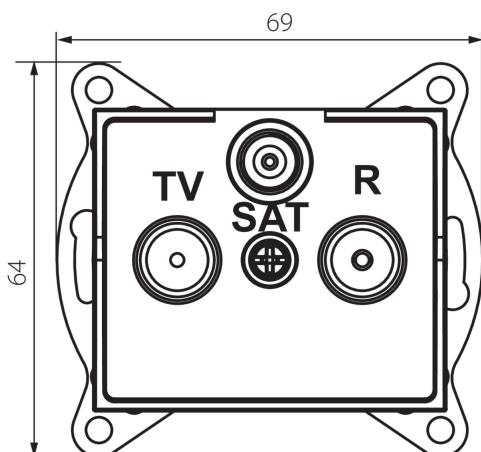

25161 LOGI 02-1340-003 kr

Radio/TV/SAT loop-through wall socket

5905339251619

GENERAL DATA:

Colour: Ecrú

Place of assembly: Recessed mount in the wall

Width [mm]: 69

Height [mm]: 64

Diameter of an installation box: 60

Number of sockets: 3

TECHNICAL DATA:

Socket type: RTV-Sat pass-through

Plastic: ABS

LOGISTIC DATA:

Packaging method: 10

Number of units in the secondary packaging: 10

Number of units in the packaging: 120

Net unit weight [g]: 92

Grammage [g]: 104.67

Length of a unit pack [cm]: 10

Width of a unit pack [cm]: 4

Height of a unit pack [cm]: 14

Weight of a cardboard box [kg]: 12.5604

Width of a cardboard box [cm]: 25.5

Height of a cardboard box [cm]: 32

Length of a cardboard box [cm]: 44

Volume of a cardboard box [m³]: 0.035904