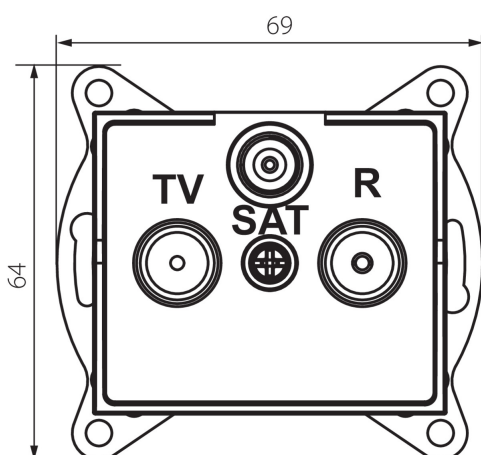

25162 LOGI 02-1350-003 kr

Radio/TV/SAT terminal wall socket

5905339251626

GENERAL DATA:

Colour: Ecrú

Place of assembly: Recessed mount in the wall

Width [mm]: 69

Height [mm]: 64

Diameter of an installation box: 60

Number of sockets: 3

TECHNICAL DATA:

Socket type: RTV-Sat terminal

Plastic: ABS

LOGISTIC DATA:

Packaging method: 10

Number of units in the secondary packaging: 10

Number of units in the packaging: 120

Net unit weight [g]: 92

Grammage [g]: 104.42

Length of a unit pack [cm]: 10

Width of a unit pack [cm]: 4

Height of a unit pack [cm]: 14

Weight of a cardboard box [kg]: 12.5304

Width of a cardboard box [cm]: 25.5

Height of a cardboard box [cm]: 32

Length of a cardboard box [cm]: 44

Volume of a cardboard box [m³]: 0.035904