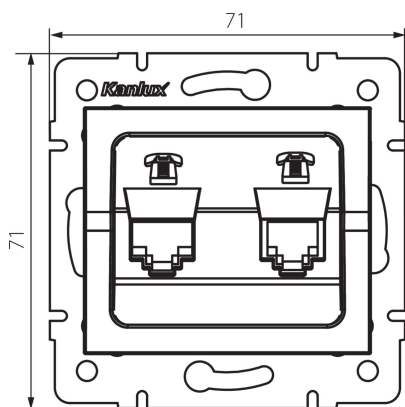

### GENERAL DATA:

**Colour:** Ecrú

**Place of assembly:** Recessed mount in the wall

**Width [mm]:** 71

**Height [mm]:** 71

**Diameter of an installation box:** 60

**Number of sockets:** 2

### TECHNICAL DATA:

**Socket type:** dual independent telephone 2xRJ11

**Plastic:** ABS

### LOGISTIC DATA:

**Packaging method:** 10

**Number of units in the secondary packaging:** 10

**Number of units in the packaging:** 120

**Net unit weight [g]:** 58

**Grammage [g]:** 70.5

**Length of a unit pack [cm]:** 10