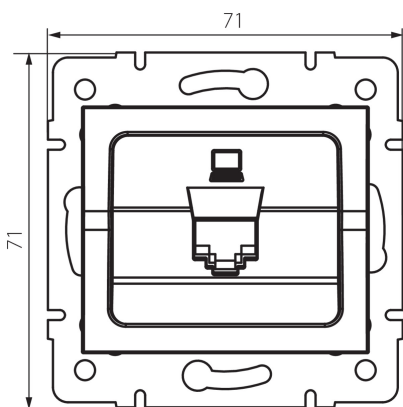

25168 LOGI 02-1400-003 kr

Single computer socket (RJ45Cat 6 Jack)

5905339251688

GENERAL DATA:

Colour: Ecrú

Place of assembly: Recessed mount in the wall

Width [mm]: 71

Height [mm]: 71

Diameter of an installation box: 60

Number of sockets: 1

TECHNICAL DATA:

Socket type: single computer RJ45 Cat. 6

Plastic: ABS

LOGISTIC DATA:

Packaging method: 10

Number of units in the secondary packaging: 10

Number of units in the packaging: 120

Net unit weight [g]: 54

Grammage [g]: 66.58

Length of a unit pack [cm]: 10

Width of a unit pack [cm]: 4

Height of a unit pack [cm]: 13

Weight of a cardboard box [kg]: 7.9896

Width of a cardboard box [cm]: 25.5

Height of a cardboard box [cm]: 32

Length of a cardboard box [cm]: 44

Volume of a cardboard box [m³]: 0.035904