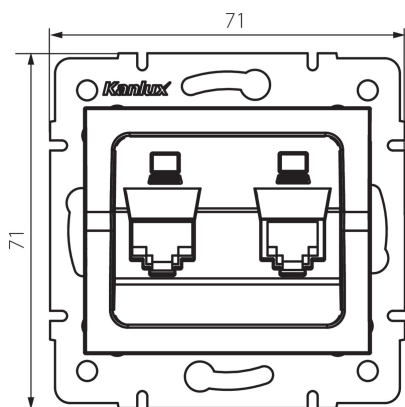

25169 LOGI 02-1410-003 kr

Double computer socket, independent (2x RJ45Cat 5e Jack)

5905339251695

GENERAL DATA:

Colour: Ecrú

Place of assembly: Recessed mount in the wall

Width [mm]: 71

Height [mm]: 71

Diameter of an installation box: 60

Number of sockets: 2

TECHNICAL DATA:

Socket type: Dual independent computer socket (2x rj45cat 5e)

Plastic: ABS

LOGISTIC DATA:

Packaging method: 10

Number of units in the secondary packaging: 10

Number of units in the packaging: 120

Net unit weight [g]: 58

Grammage [g]: 70.5

Length of a unit pack [cm]: 10

Width of a unit pack [cm]: 4

Height of a unit pack [cm]: 13

Weight of a cardboard box [kg]: 8.46

Width of a cardboard box [cm]: 25.5

Height of a cardboard box [cm]: 32

Length of a cardboard box [cm]: 44

Volume of a cardboard box [m³]: 0.035904