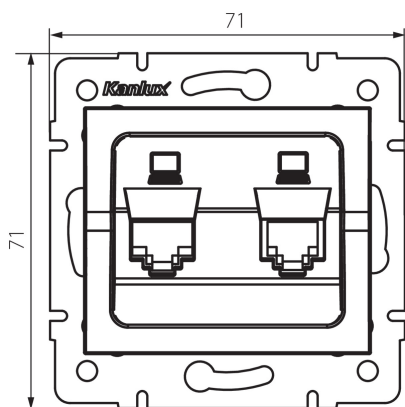

25170 LOGI 02-1420-003 kr

Double computer socket, independent (2x RJ45Cat 6 Jack)

5905339251701

GENERAL DATA:

Colour: Ecrú

Place of assembly: Recessed mount in the wall

Width [mm]: 71

Height [mm]: 71

Diameter of an installation box: 60

Number of sockets: 2

TECHNICAL DATA:

Socket type: Dual independent computer socket (2x rj45cat 6)

Plastic: ABS

LOGISTIC DATA:

Packaging method: 10

Number of units in the secondary packaging: 10

Number of units in the packaging: 120

Net unit weight [g]: 60

Grammage [g]: 72.58

Length of a unit pack [cm]: 10

Width of a unit pack [cm]: 4

Height of a unit pack [cm]: 13

Weight of a cardboard box [kg]: 8.7096

Width of a cardboard box [cm]: 25.5

Height of a cardboard box [cm]: 32

Length of a cardboard box [cm]: 44

Volume of a cardboard box [m³]: 0.035904