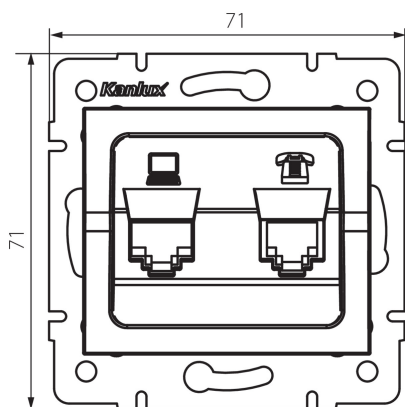

25172 LOGI 02-1440-003 kr

Computer and telephone socket (RJ45 Cat 6+RJ11)

5905339251725

GENERAL DATA:

Colour: Ecrú

Place of assembly: Recessed mount in the wall

Width [mm]: 71

Height [mm]: 71

Diameter of an installation box: 60

Number of sockets: 2

TECHNICAL DATA:

Socket type: telephone and computer socket (RJ45 Cat. 6+RJ11)

Plastic: ABS

LOGISTIC DATA:

Packaging method: 10

Number of units in the secondary packaging: 10

Number of units in the packaging: 120

Net unit weight [g]: 60

Grammage [g]: 72.5

Length of a unit pack [cm]: 10

Width of a unit pack [cm]: 4

Height of a unit pack [cm]: 13

Weight of a cardboard box [kg]: 8.7

Width of a cardboard box [cm]: 25.5

Height of a cardboard box [cm]: 32

Length of a cardboard box [cm]: 44

Volume of a cardboard box [m³]: 0.035904