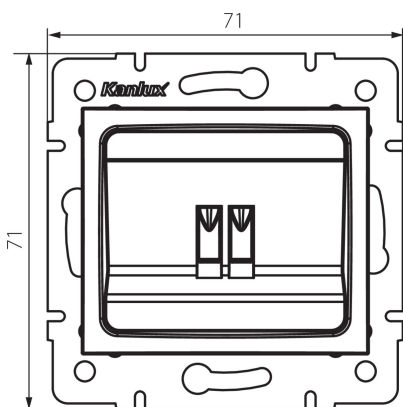

### GENERAL DATA:

**Colour:** Ecrú

**Place of assembly:** Recessed mount in the wall

**Width [mm]:** 71

**Height [mm]:** 71

**Diameter of an installation box:** 60

**Number of sockets:** 1