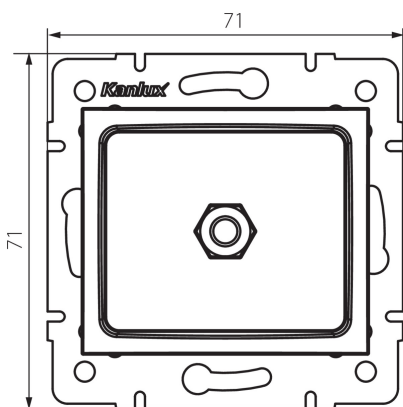

25175 LOGI 02-1830-003 kr

Equipotential socket

5905339251756

GENERAL DATA:

Colour: Ecrú

Place of assembly: Recessed mount in the wall

Width [mm]: 71

Height [mm]: 71

Diameter of an installation box: 60

Number of sockets: 1

TECHNICAL DATA:

Plastic: ABS

LOGISTIC DATA:

Packaging method: 10

Number of units in the secondary packaging: 10

Number of units in the packaging: 120

Net unit weight [g]: 64

Grammage [g]: 76.67

Length of a unit pack [cm]: 9

Width of a unit pack [cm]: 5

Height of a unit pack [cm]: 15

Weight of a cardboard box [kg]: 9.2004

Width of a cardboard box [cm]: 25.5