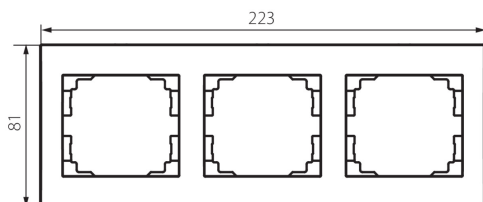

25178 LOGI 02-1480-003 kr

3 Gang Frame Horizontal - with wing

5905339251787

GENERAL DATA:

Colour: Ecrú

Width [mm]: 223

Height [mm]: 81

TECHNICAL DATA:

Plastic: ABS

LOGISTIC DATA:

Packaging method: 10

Number of units in the secondary packaging: 10

Number of units in the packaging: 120

Net unit weight [g]: 32

Grammage [g]: 46

Length of a unit pack [cm]: 10