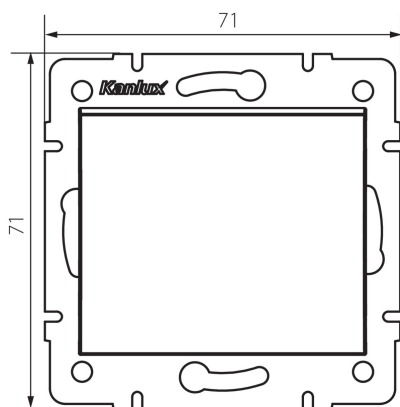

25184 LOGI 02-1000-143 sr

1 gang 1 way switch

5905339251848

A single-pole light switch is used to control the circuit of one lamp or a group of lamps from one place.

GENERAL DATA:

Colour: silver

Place of assembly: Recessed mount in the wall

Width [mm]: 71

Height [mm]: 71

Diameter of an installation box: 60

Installation depth: 25

TECHNICAL DATA:

Rated voltage [V]: 250 AC

Material of contacts: CuZn70

Terminal type: Screw terminal

Plastic: ABS

Number of levers: 1

Rated current [AX]: 10

IP class: 20

LOGISTIC DATA:

Packaging method: 10

Number of units in the secondary packaging: 10

Number of units in the packaging: 120