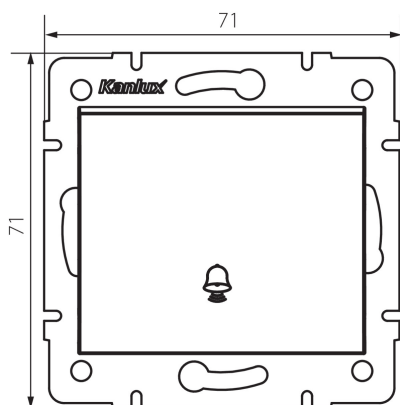

25190 LOGI 02-1030-143 sr

Bell push switch

5905339251909

A doorbell switch is used to control mechanisms of doorbell relays. It does not have a symbol on the button.

GENERAL DATA:

Colour: silver

Place of assembly: Recessed mount in the wall

Highlighting: yes

Width [mm]: 71

Height [mm]: 71

Diameter of an installation box: 60

Installation depth: 25

TECHNICAL DATA:

Rated voltage [V]: 250 AC

Material of contacts: CuZn70

Terminal type: Screw terminal

Plastic: ABS

Number of levers: 1

Rated current [AX]: 10

IP class: 20

LOGISTIC DATA:

Packaging method: 10

Number of units in the secondary packaging: 10

Width of a cardboard box [cm]: 25.5

Height of a cardboard box [cm]: 32

Length of a cardboard box [cm]: 44

Volume of a cardboard box [m³]: 0.035904

25190 LOGI 02-1030-143 sr

Bell push switch