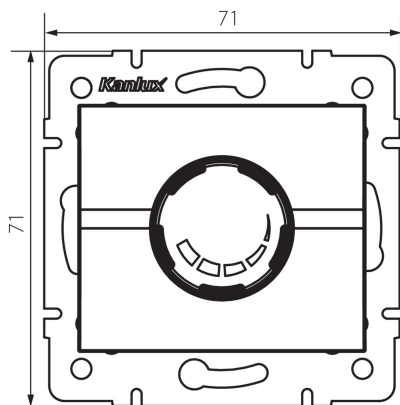

25201 LOGI 02-1160-143 sr

Rotary dimmer 500 W with filter

5905339252012

GENERAL DATA:

Colour: silver

Place of assembly: Recessed mount in the wall

Place of application: Indoors

Width [mm]: 71

Height [mm]: 71

Installation depth: 60

TECHNICAL DATA:

Rated voltage [V]: 250 AC

Rated frequency [Hz]: 50

Rated power [W]: 500

Class of protection against electric shock: II

Terminal type: Screw terminal

Plastic: ABS

IP class: 20

LOGISTIC DATA:

Packaging method: 10

Number of units in the secondary packaging: 10

Number of units in the packaging: 120

Net unit weight [g]: 100

Grammage [g]: 118.67