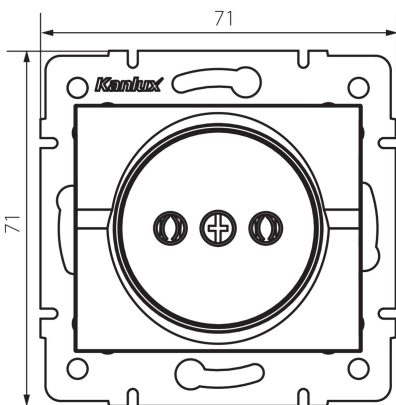

## 25203 LOGI 02-1210-143 sr

Socket Outlet Without Earth - FireProof Plastic

5905339252036

A non-grounded single socket outlet allows you to power an electrical circuit with a maximum load of 16A.

### GENERAL DATA:

**Colour:** silver

**Place of assembly:** Recessed mount in the wall

**Width [mm]:** 71

**Height [mm]:** 71

**Diameter of an installation box:** 60

**Installation depth:** 25

**Number of sockets:** 1

### TECHNICAL DATA:

**Rated voltage [V]:** 250 AC

**Rated current [A]:** 16

**Class of protection against electric shock:** II

**Material of contacts:** CuZn70

**Earthing type:** 2P

**Terminal type:** Screw terminal