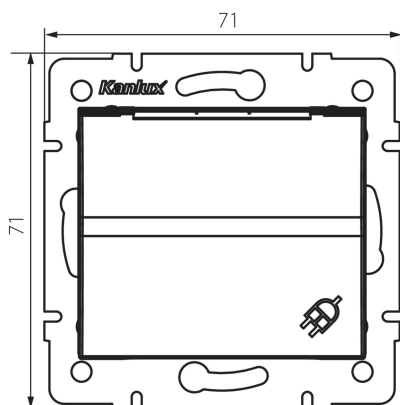

25205 LOGI 02-1230-143 sr

Socket Outlet Earthed - With Protection Cover - FireProof Plastic

5905339252050

A grounded single socket outlet (Schuko) allows you to power an electrical circuit with a maximum load of 16A. In addition, the socket outlet has a hinged lid, thanks to which it maintains the IP rating of IP 44 and may be installed in areas with splash water (bathrooms).

GENERAL DATA:

Colour: silver
Place of assembly: Recessed mount in the wall
Width [mm]: 71
Height [mm]: 71
Diameter of an installation box: 60
Installation depth: 25
Number of sockets: 1

TECHNICAL DATA:

Rated voltage [V]: 250 AC
Rated current [A]: 16
Class of protection against electric shock: I
Material of contacts: CuZn70
Earthing type: type F
Terminal type: Screw terminal
Plastic: ABS
IP class: 44

LOGISTIC DATA:

Packaging method: 10
Number of units in the secondary packaging: 10
Number of units in the packaging: 120
Net unit weight [g]: 76
Grammage [g]: 89.75
Length of a unit pack [cm]: 9
Width of a unit pack [cm]: 5
Height of a unit pack [cm]: 14
Weight of a cardboard box [kg]: 10.77
Width of a cardboard box [cm]: 26.5

25205 LOGI 02-1230-143 sr

Socket Outlet Earthed - With Protection Cover - FireProof Plastic

Height of a cardboard box [cm]: 32
Length of a cardboard box [cm] : 44
Volume of a cardboard box [m³]: 0.037312