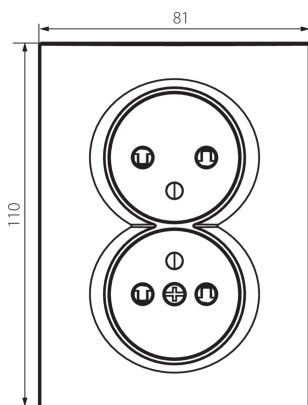

25211 LOGI 02-1260-143 sr

Type E double power socket, complete, with contact protection

5905339252111

Double grounded complete socket outlet. It has contact protection and does not require an additional frame.

GENERAL DATA:

Colour: silver
Place of assembly: Recessed mount in the wall
Contact protection: yes
Width [mm]: 81
Height [mm]: 110
Diameter of an installation box: 68
Installation depth: 25
Number of sockets: 2

TECHNICAL DATA:

Rated voltage [V]: 250 AC
Rated current [A]: 16
Class of protection against electric shock: I
Material of contacts: CuZn70
Earthing type: Type E
Terminal type: Screw terminal
Plastic: ABS
IP class: 20

LOGISTIC DATA:

Packaging method: 10
Number of units in the secondary packaging: 10
Number of units in the packaging: 120
Net unit weight [g]: 106
Grammage [g]: 122.75
Length of a unit pack [cm]: 10
Width of a unit pack [cm]: 5
Height of a unit pack [cm]: 18
Weight of a cardboard box [kg]: 14.73
Width of a cardboard box [cm]: 25
Height of a cardboard box [cm]: 52.5
Length of a cardboard box [cm]: 52