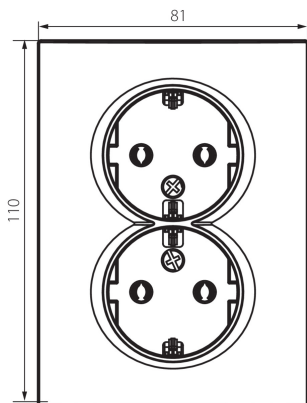

25213 LOGI 02-1270-143 sr

Double Socket Outlet 16A - 250V~ Schuko Type-Earthed

5905339252135

A grounded double socket outlet (Schuko) allows you to power an electrical circuit with a maximum load of 16A. The socket outlet is complete, i.e. it does not require an additional frame.

GENERAL DATA:

Colour: silver
Place of assembly: Recessed mount in the wall
Width [mm]: 81
Height [mm]: 110
Diameter of an installation box: 68
Installation depth: 25
Number of sockets: 2

TECHNICAL DATA:

Rated voltage [V]: 250 AC
Rated current [A]: 16
Class of protection against electric shock: I
Material of contacts: CuZn70
Earthing type: type F
Terminal type: Screw terminal
Plastic: ABS
IP class: 20

LOGISTIC DATA:

Packaging method: 10
Number of units in the secondary packaging: 10
Number of units in the packaging: 120
Net unit weight [g]: 104
Grammage [g]: 119.58
Length of a unit pack [cm]: 10
Width of a unit pack [cm]: 5
Height of a unit pack [cm]: 18
Weight of a cardboard box [kg]: 14.3496
Width of a cardboard box [cm]: 25
Height of a cardboard box [cm]: 52.5
Length of a cardboard box [cm]: 52