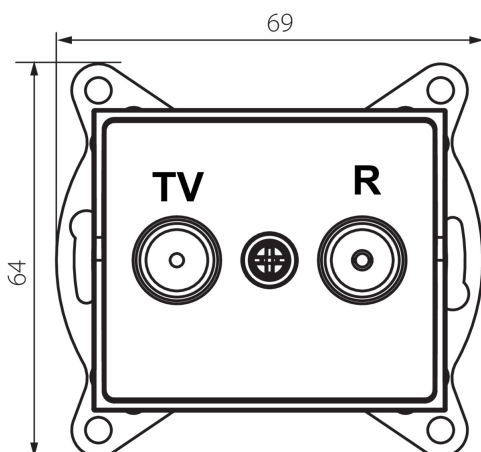

25218 LOGI 02-1320-043 sr

Radio/TV loop-through wall socket

5905339252180

GENERAL DATA:

Colour: silver

Place of assembly: Recessed mount in the wall

Width [mm]: 69

Height [mm]: 64

Diameter of an installation box: 60

Number of sockets: 2

TECHNICAL DATA:

Socket type: RTV pass-through

Plastic: ABS

LOGISTIC DATA:

Packaging method: 10

Number of units in the secondary packaging: 10

Number of units in the packaging: 120

Net unit weight [g]: 86

Grammage [g]: 98.67

Length of a unit pack [cm]: 10

Width of a unit pack [cm]: 4

Height of a unit pack [cm]: 14

Weight of a cardboard box [kg]: 11.8404

Width of a cardboard box [cm]: 25.5

Height of a cardboard box [cm]: 32

Length of a cardboard box [cm]: 44

Volume of a cardboard box [m³]: 0.035904