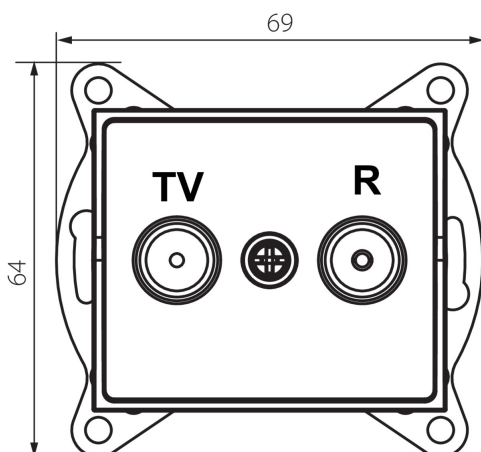

25219 LOGI 02-1330-043 sr

Radio/TV terminal wall socket

5905339252197

GENERAL DATA:

Colour: silver

Place of assembly: Recessed mount in the wall

Width [mm]: 69

Height [mm]: 64

Diameter of an installation box: 60

Number of sockets: 2

TECHNICAL DATA:

Socket type: RTV terminal

Plastic: ABS

LOGISTIC DATA:

Packaging method: 10

Number of units in the secondary packaging: 10

Number of units in the packaging: 120

Net unit weight [g]: 86

Grammage [g]: 98.67

Length of a unit pack [cm]: 10

Width of a unit pack [cm]: 3.5

Height of a unit pack [cm]: 14

Weight of a cardboard box [kg]: 11.8404

Width of a cardboard box [cm]: 25.5

Height of a cardboard box [cm]: 32

Length of a cardboard box [cm]: 44

Volume of a cardboard box [m³]: 0.035904