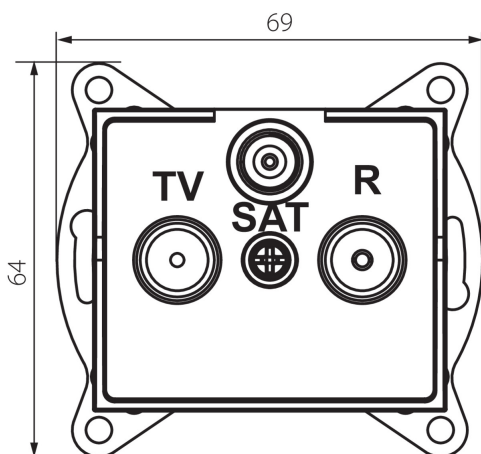

25220 LOGI 02-1340-043 sr

Radio/TV/SAT loop-through wall socket

5905339252203

GENERAL DATA:

Colour: silver

Place of assembly: Recessed mount in the wall

Width [mm]: 69

Height [mm]: 64

Diameter of an installation box: 60

Number of sockets: 3

TECHNICAL DATA:

Socket type: RTV-Sat pass-through

Plastic: ABS

LOGISTIC DATA:

Packaging method: 10

Number of units in the secondary packaging: 10

Number of units in the packaging: 120

Net unit weight [g]: 92

Grammage [g]: 104.67

Length of a unit pack [cm]: 10

Width of a unit pack [cm]: 4

Height of a unit pack [cm]: 14

Weight of a cardboard box [kg]: 12.5604

Width of a cardboard box [cm]: 25.5

Height of a cardboard box [cm]: 32

Length of a cardboard box [cm]: 44

Volume of a cardboard box [m³]: 0.035904