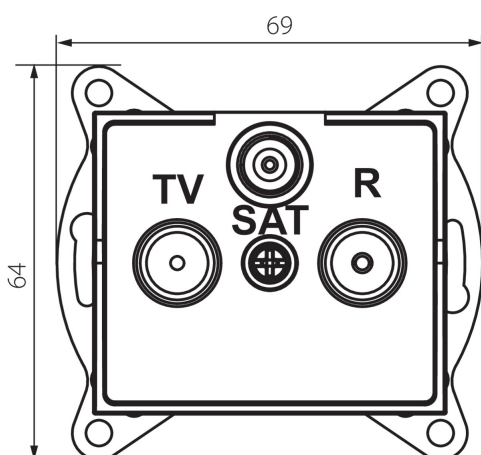

## 25221 LOGI 02-1350-043 sr

Radio/TV/SAT terminal wall socket

5905339252210

### GENERAL DATA:

**Colour:** silver

**Place of assembly:** Recessed mount in the wall

**Width [mm]:** 69

**Height [mm]:** 64

**Diameter of an installation box:** 60

**Number of sockets:** 3

### TECHNICAL DATA:

**Socket type:** RTV-Sat terminal

**Plastic:** ABS