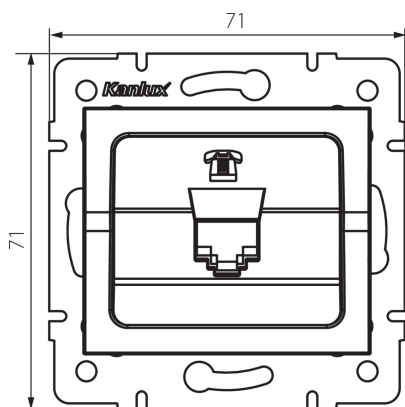

25224 LOGI 02-1370-043 sr

Numeric Telephone Socket Outlet (RJ11) -1 Gang

5905339252241

GENERAL DATA:

Colour: silver

Place of assembly: Recessed mount in the wall

Width [mm]: 71

Height [mm]: 71

Diameter of an installation box: 60

Number of sockets: 1

TECHNICAL DATA:

Socket type: single telephone RJ11

Plastic: ABS

LOGISTIC DATA:

Packaging method: 10

Number of units in the secondary packaging: 10

Number of units in the packaging: 120

Net unit weight [g]: 52

Grammage [g]: 64.58

Length of a unit pack [cm]: 10

Width of a unit pack [cm]: 4

Height of a unit pack [cm]: 14

Weight of a cardboard box [kg]: 7.7496

Width of a cardboard box [cm]: 25.5

Height of a cardboard box [cm]: 32

Length of a cardboard box [cm]: 44

Volume of a cardboard box [m³]: 0.035904