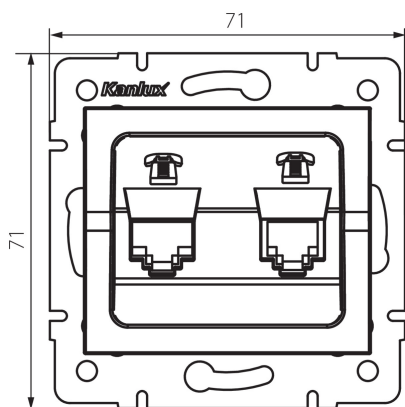

25225 LOGI 02-1380-043 sr

Double Numeric Telephone Socket Outlet (2pcs RJ11)

5905339252258

GENERAL DATA:

Colour: silver

Place of assembly: Recessed mount in the wall

Width [mm]: 71

Height [mm]: 71

Diameter of an installation box: 60

Number of sockets: 2

TECHNICAL DATA:

Socket type: dual independent telephone 2xRJ11

Plastic: ABS

LOGISTIC DATA:

Packaging method: 10

Number of units in the secondary packaging: 10

Number of units in the packaging: 120

Net unit weight [g]: 58

Grammage [g]: 70.5

Length of a unit pack [cm]: 10

Width of a unit pack [cm]: 4

Height of a unit pack [cm]: 14

Weight of a cardboard box [kg]: 8.46

Width of a cardboard box [cm]: 25.5

Height of a cardboard box [cm]: 32

Length of a cardboard box [cm]: 44

Volume of a cardboard box [m³]: 0.035904