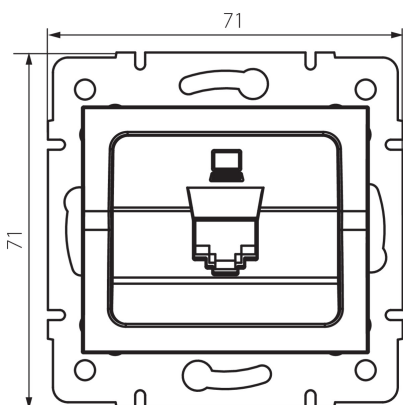

25226 LOGI 02-1390-043 sr

Single computer socket (RJ45Cat 5e Jack)

5905339252265

GENERAL DATA:

Colour: silver

Place of assembly: Recessed mount in the wall

Width [mm]: 71

Height [mm]: 71

Diameter of an installation box: 60

Number of sockets: 1

TECHNICAL DATA:

Socket type: single computer RJ45 Cat. 5e

Plastic: ABS

LOGISTIC DATA:

Packaging method: 10

Number of units in the secondary packaging: 10

Number of units in the packaging: 120

Net unit weight [g]: 52

Grammage [g]: 64.58

Length of a unit pack [cm]: 9

Width of a unit pack [cm]: 4

Height of a unit pack [cm]: 13

Weight of a cardboard box [kg]: 7.7496

Width of a cardboard box [cm]: 25.5

Height of a cardboard box [cm]: 32

Length of a cardboard box [cm]: 44

Volume of a cardboard box [m³]: 0.035904