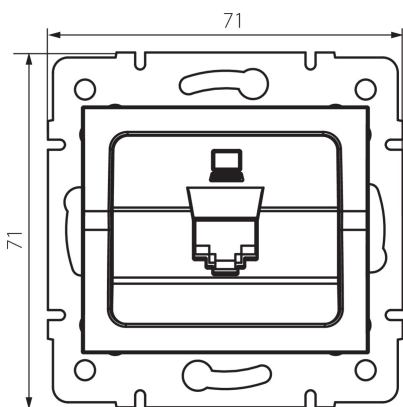

25227 LOGI 02-1400-043 sr

Single computer socket (RJ45Cat 6 Jack)

5905339252272

GENERAL DATA:

Colour: silver

Place of assembly: Recessed mount in the wall

Width [mm]: 71

Height [mm]: 71

Diameter of an installation box: 60

Number of sockets: 1

TECHNICAL DATA:

Socket type: single computer RJ45 Cat. 6

Plastic: ABS

LOGISTIC DATA:

Packaging method: 10

Number of units in the secondary packaging: 10

Number of units in the packaging: 120

Net unit weight [g]: 54

Grammage [g]: 66.58

Length of a unit pack [cm]: 10

Width of a unit pack [cm]: 4

Height of a unit pack [cm]: 13

Weight of a cardboard box [kg]: 7.9896

Width of a cardboard box [cm]: 25.5

Height of a cardboard box [cm]: 32

Length of a cardboard box [cm]: 44

Volume of a cardboard box [m³]: 0.035904