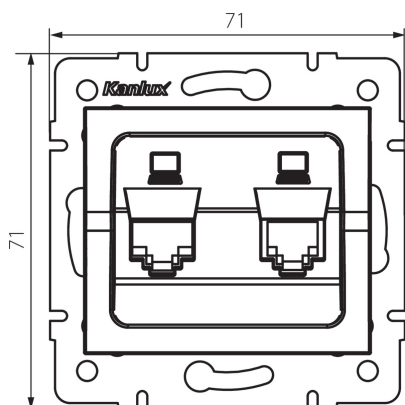

## 25228 LOGI 02-1410-043 sr

Double computer socket, independent (2x RJ45Cat 5e Jack)

5905339252289

### GENERAL DATA:

**Colour:** silver

**Place of assembly:** Recessed mount in the wall

**Width [mm]:** 71

**Height [mm]:** 71

**Diameter of an installation box:** 60

**Number of sockets:** 2

### TECHNICAL DATA:

**Socket type:** Dual independent computer socket (2x rj45cat 5e)

**Plastic:** ABS