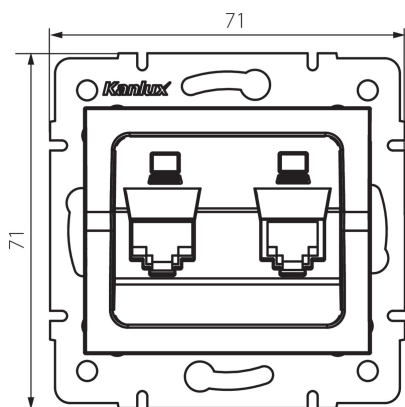

25229 LOGI 02-1420-043 sr

Double computer socket, independent (2x RJ45Cat 6 Jack)

5905339252296

GENERAL DATA:

Colour: silver

Place of assembly: Recessed mount in the wall

Width [mm]: 71

Height [mm]: 71

Diameter of an installation box: 60

Number of sockets: 2

TECHNICAL DATA:

Socket type: Dual independent computer socket (2x rj45cat 6)

Plastic: ABS

LOGISTIC DATA:

Packaging method: 10

Number of units in the secondary packaging: 10

Number of units in the packaging: 120

Net unit weight [g]: 60

Grammage [g]: 72.58

Length of a unit pack [cm]: 10

Width of a unit pack [cm]: 4

Height of a unit pack [cm]: 13

Weight of a cardboard box [kg]: 8.7096

Width of a cardboard box [cm]: 25.5

Height of a cardboard box [cm]: 32

Length of a cardboard box [cm]: 44

Volume of a cardboard box [m³]: 0.035904