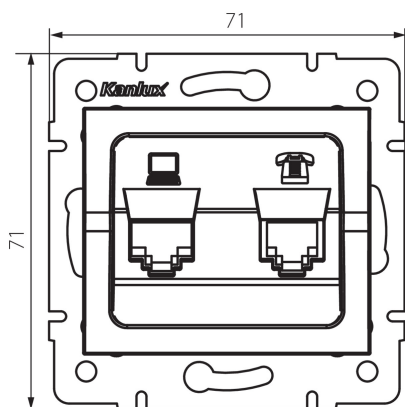

25230 LOGI 02-1430-043 sr

Computer and telephone socket (RJ45 Cat 5e+RJ11)

5905339252302

GENERAL DATA:

Colour: silver

Place of assembly: Recessed mount in the wall

Width [mm]: 71

Height [mm]: 71

Diameter of an installation box: 60

Number of sockets: 2

TECHNICAL DATA:

Socket type: Telephone and computer socket (rj45 cat 5e+rj11)

Plastic: ABS

LOGISTIC DATA:

Packaging method: 10

Number of units in the secondary packaging: 10

Number of units in the packaging: 120

Net unit weight [g]: 58

Grammage [g]: 70.58

Length of a unit pack [cm]: 10

Width of a unit pack [cm]: 4

Height of a unit pack [cm]: 13

Weight of a cardboard box [kg]: 8.4696

Width of a cardboard box [cm]: 25.5

Height of a cardboard box [cm]: 32

Length of a cardboard box [cm]: 44

Volume of a cardboard box [m³]: 0.035904