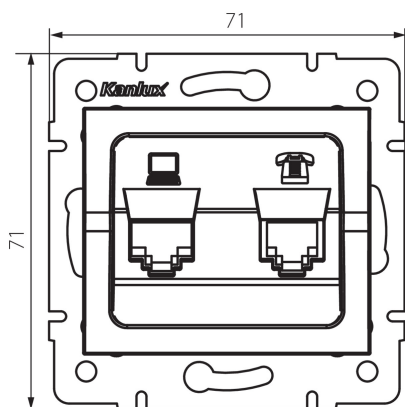

25231 LOGI 02-1440-043 sr

Computer and telephone socket (RJ45 Cat 6+RJ11)

5905339252319

GENERAL DATA:

Colour: silver

Place of assembly: Recessed mount in the wall

Width [mm]: 71

Height [mm]: 71

Diameter of an installation box: 60

Number of sockets: 2

TECHNICAL DATA:

Socket type: telephone and computer socket (RJ45 Cat. 6+RJ11)

Plastic: ABS

LOGISTIC DATA:

Packaging method: 10

Number of units in the secondary packaging: 10

Number of units in the packaging: 120

Net unit weight [g]: 60

Grammage [g]: 72.5

Length of a unit pack [cm]: 10

Width of a unit pack [cm]: 4

Height of a unit pack [cm]: 13

Weight of a cardboard box [kg]: 8.7

Width of a cardboard box [cm]: 25.5

Height of a cardboard box [cm]: 32

Length of a cardboard box [cm]: 44

Volume of a cardboard box [m³]: 0.035904