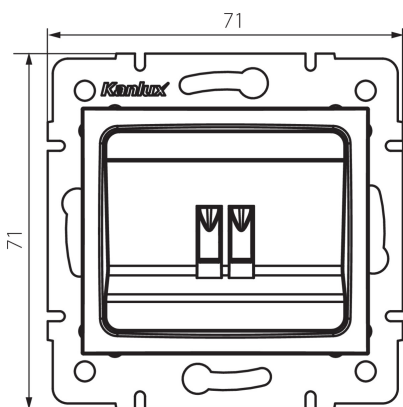

25232 LOGI 02-1450-043 sr

Single loudspeaker socket (2 contacts)

5905339252326

GENERAL DATA:

Colour: silver

Place of assembly: Recessed mount in the wall

Width [mm]: 71

Height [mm]: 71

Diameter of an installation box: 60

Number of sockets: 1

TECHNICAL DATA:

Plastic: ABS

LOGISTIC DATA:

Packaging method: 10

Number of units in the secondary packaging: 10

Number of units in the packaging: 120

Net unit weight [g]: 56

Grammage [g]: 68.58

Length of a unit pack [cm]: 10

Width of a unit pack [cm]: 4

Height of a unit pack [cm]: 14

Weight of a cardboard box [kg]: 8.2296

Width of a cardboard box [cm]: 25.5

Height of a cardboard box [cm]: 32

Length of a cardboard box [cm]: 44

Volume of a cardboard box [m³]: 0.035904