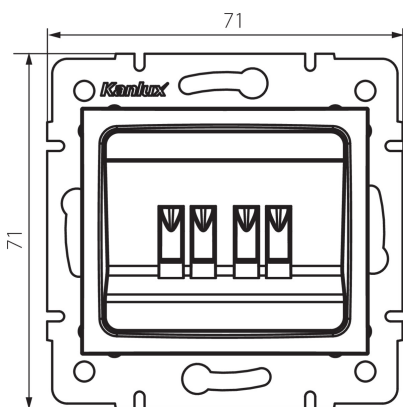

25233 LOGI 02-1820-043 sr

Double loudspeaker socket (4 contacts)

5905339252333

GENERAL DATA:

Colour: silver

Place of assembly: Recessed mount in the wall

Width [mm]: 71

Height [mm]: 71

Diameter of an installation box: 60

Number of sockets: 2

TECHNICAL DATA:

Plastic: ABS

LOGISTIC DATA:

Packaging method: 10

Number of units in the secondary packaging: 10

Number of units in the packaging: 120

Net unit weight [g]: 64

Grammage [g]: 76.67

Length of a unit pack [cm]: 10

Width of a unit pack [cm]: 4.5

Height of a unit pack [cm]: 14

Weight of a cardboard box [kg]: 9.2004

Width of a cardboard box [cm]: 25.5