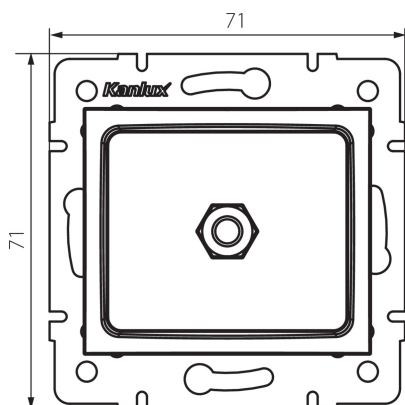

25234 LOGI 02-1830-043 sr

Equipotential socket

5905339252340

GENERAL DATA:

Colour: silver

Place of assembly: Recessed mount in the wall

Width [mm]: 71

Height [mm]: 71

Diameter of an installation box: 60

Number of sockets: 1

TECHNICAL DATA:

Plastic: ABS

LOGISTIC DATA:

Packaging method: 10

Number of units in the secondary packaging: 10

Number of units in the packaging: 120