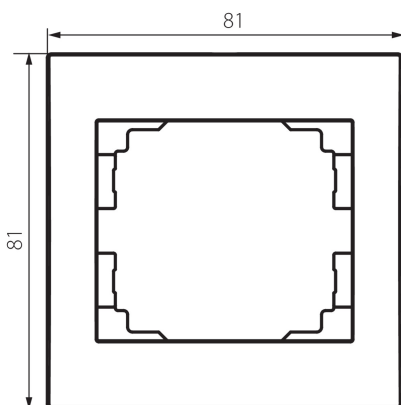

25235 LOGI 02-1460-043 sr

Horizontal single frame

5905339252357

GENERAL DATA:

Colour: silver

Width [mm]: 80

Height [mm]: 81

TECHNICAL DATA:

Plastic: ABS

LOGISTIC DATA:

Packaging method: 20

Number of units in the secondary packaging: 20

Number of units in the packaging: 240

Net unit weight [g]: 12

Grammage [g]: 19.25

Length of a unit pack [cm]: 10

Width of a unit pack [cm]: 1.5

Height of a unit pack [cm]: 15

Weight of a cardboard box [kg]: 4.62

Width of a cardboard box [cm]: 20

Height of a cardboard box [cm]: 42

Length of a cardboard box [cm]: 37.5

Volume of a cardboard box [m³]: 0.0315